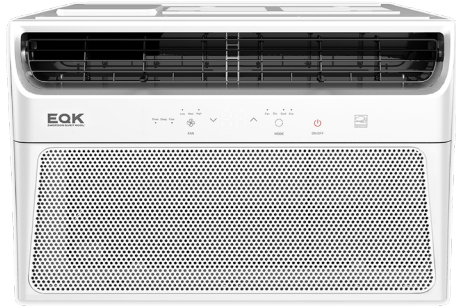

EMERSON

QUIET KOOL

Emerson Quiet Kool window air conditioners are the perfect cooling solution for your home or office. Available with varying BTUs to accommodate any size room, you are sure to find the perfect model for your space. The easy-access filters will keep clean fresh air flowing through your room.

For peace of mind, you will receive our 1-2-5 years warranty: 1 year labor, 2 years parts and 5 years compressor.

Window Air Conditioners

MODEL	EARC5MD1H	EARC5RD1H	EARC6RE1H	EARC6RE1H	EARC8RE1H
PERFORMANCE					
Cooling BTU Performance	5,000	5,000	6,000	6,000	8,000
Range	up to 150 sq. ft.	up to 150 sq. ft.	up to 250 sq. ft.	up to 250 sq. ft.	up to 350 sq. ft.
Control Type	Mechanical	Remote, Electronic	Remote, Electronic	Remote, Wi-Fi, Voice	Remote, Electronic
EER	11	11.1	12.2	12.3	12.1
Dehumidification (Pts. / Hr.)	1.3	1.3	1.3	1.3	1.7
Air Flow (CFM): High / Med / Low	294	135/118/100	423	141/123/105	470
Indoor Noise (dBA): High / Med / Low	55 / - / 50	55 / 52 / 50	55 / 53 / 51	55 / 52 / 50	59 / 57 / 55
Refrigerant Type	R32	R32	R32	R32	R32
ELECTRICAL RATINGS					
Voltage/60 Hz	115V	115V	115V	115V	115V
Amps	3.9	3.9	4.6	4.6	5.8
Watts	446	451	490	492	660
FEATURES					
Energy Star	No	No	No	No	No
Wi-Fi Control	No	No	No	Yes	No
Remote Control	No	Yes	Yes	Yes	Yes
Programmable Timer	No	Yes	Yes	Yes	Yes
Power Failure Auto Restart	Yes	Yes	Yes	Yes	Yes
Air Direction	4-way	4-way	4-way	4-way	4-way
Fan Speeds	2	3	3	3	3
Eco Function	No	Yes	Yes	Yes	Yes
Sleep Function	No	Yes	Yes	Yes	Yes
Easy Access Filter	Yes	Yes	Yes	Yes	Yes
Filter Alert	Yes	Yes	Yes	Yes	Yes
Chasis	Fixed	Fixed	Fixed	Fixed	Fixed
DIMENSIONS / WEIGHT					
Product Dimensions: W x D x H (in.)	16 x 13.1 x 11.8	16 x 13.1 x 11.8	18.5 x 17.5 x 13	18.5 x 17.5 x 13	18.5 x 17.5 x 13
Product Weight (lbs.)	35	35	44.5	44.5	48.8
Shipping Dimensions: W x D x H (in.)	17.9 x 17.1 x 15.8	17.9 x 17.1 x 15.8	19.1 x 17.9 x 15.8	21.4 x 17.5 x 14.9	19.1 x 17.9 x 15.8
Shipping Weight (lbs.)	42	42	60.5	60.5	61.2